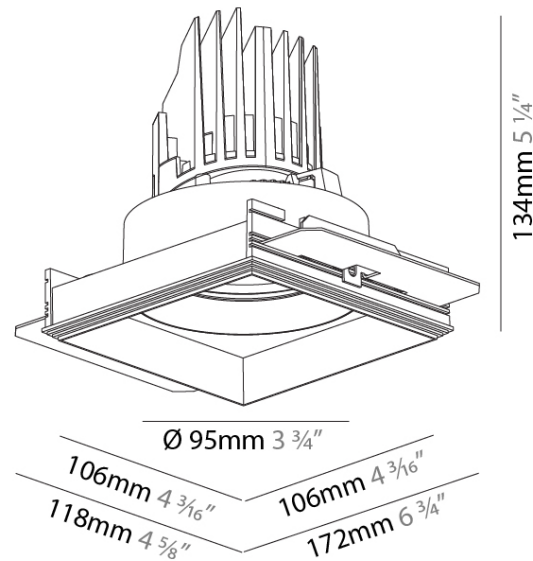

ELECTRICAL

Lamp Type: LED (Zhaga Standard)
Input Wattage (W): 13.2 (2700K) / 16.5
Total Output Wattage (W): 12 (2700K) / 15
Dimming: Tri-Mode (Non-Dimming and Phase Dimming (120Vac only) and 0-10V Dimming)
Driver Included: No
Driver Location: Recessed Housing
Driver Type: Constant Current - Universal
Driver Class: Class 2
Housing: See components
Input Voltage (V): 120 - 277
Constant Current (MA): 350

LED

Number of LEDs: 1
Color Temperature (°K): 2700 / 3000 / 3500 / 4000
Max. Delivered Lumen (lm): 850 / 950 / 1019 / 1040
Nominal Lumen (lm): 960 / 1070 / 1156 / 1180
CRI: >90 CRI
Efficiency (%): 88.5
Lamp Life (hrs): 50000
Upon Request: RGB-W Tunable White Special Color Temperature Special LED

OPTICAL

Reflector: 10
Adjustability: Rotational 355°; Tilt 30°
Upon Request: Special Beam Angles

RATINGS AND CERTIFICATIONS

Zaneen Lighting Inc. © 2024, T 1-800-380-3382, F 416-247-9319, www.zaneen.com

Available for international specifications by adding "INT" at the end of the existing Model #. For assistance on 'custom' specifications, contact zteam@zaneen.com. In a constant effort to supply the best product, we reserve the right to change specifications or materials without notice. The most recent specification sheets are found at zaneen.com
IP rating: IP20