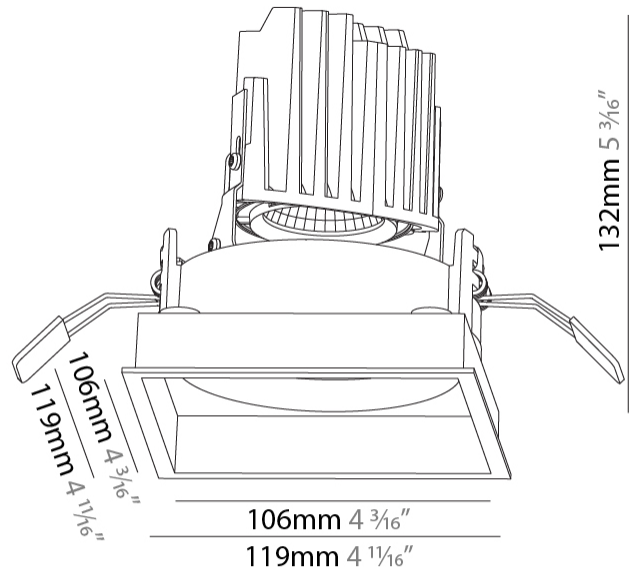

PHYSICAL

Shape: Square
Length (mm): 119
Length (in): 4 11/16
Width (mm): 119
Width (in): 4 11/16
Depth (mm): 132
Depth (in): 5 3/16
Ceiling Thickness (mm): 10 / 12.5 / 15
Ceiling Thickness (in): 3/8 or 1/2 or 9/16
Min. Recessing Depth (mm): 200
Min. Recessing Depth (in): 7 7/8
Light Distribution: Adjustable / Downlight
Weight (kg): 0.544
Weight (lbs): 1.2
Fixture Finish: SSR / BKV / CWI / CRY / HAB / LAG / UFT / ITA / RUA / RUR / MIC / FTG / MYG / TWT / LOD / PUS / FRO / FUP / KIA / POP / BLS / SPG / MEY / GOH / GUM / CHC / COM / ABZ / JAG / OBR / MOS / ROR
Fixture Material: Aluminum Die Cast
Cut-out Measurements: 114mm / 4 1/2" x 114mm / 4 1/2"

ELECTRICAL

Lamp Type: LED (Zhaga Standard)
Input Wattage (W): 13.2 / 16.5
Total Output Wattage (W): 12 / 14
Dimming: Tri-Mode (Non-Dimming and Phase Dimming (120Vac only) and 0-10V Dimming)
Driver Included: No
Driver Location: Recessed Housing
Driver Type: Constant Current - Universal
Driver Class: Class 2
Housing: See components
Input Voltage (V): 120 - 277
Constant Current (MA): 350

LED

Number of LEDs: 1
Color Temperature (°K): 2700 / 3000 / 3500 / 4000
Max. Delivered Lumen (lm): 850 / 950 / 1019 / 1040
Nominal Lumen (lm): 960 / 1070 / 1156 / 1180
CRI: >90 CRI
Lamp Life (hrs): 50000

OPTICAL

Reflector°: 10
Adjustability: Rotational 355°; Tilt 30°

RATINGS AND CERTIFICATIONS

Certified By: Certified for North American Standards
IP rating: IP20